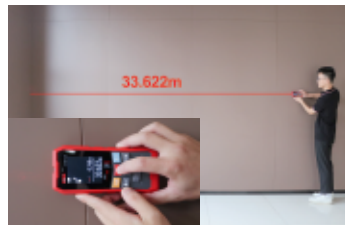

The new UT387 series wall scanners used to detect a variety of objects behind the wall, designed with multiple measurement modes and additional functions to conveniently measure distance and wood moisture. It is widely used in home renovation, home improvement, and DIY projects.

2.4 inch
color screen

voice broadcast

Li-on battery

Auto power off

Multiple
measurement modes

UT387E

UT387LM

UT387S

Specifications	UT387E	UT387LM	UT387S
Certificates	CE, UKCA		
Ferrous metals	100mm		
Non-ferrous metals	80mm		
Wood	38mm		
AC electric wire depth	40mm		
Laser distance	NA	40m	40m
Wood moisture (%)	NA	NA	6%~40%